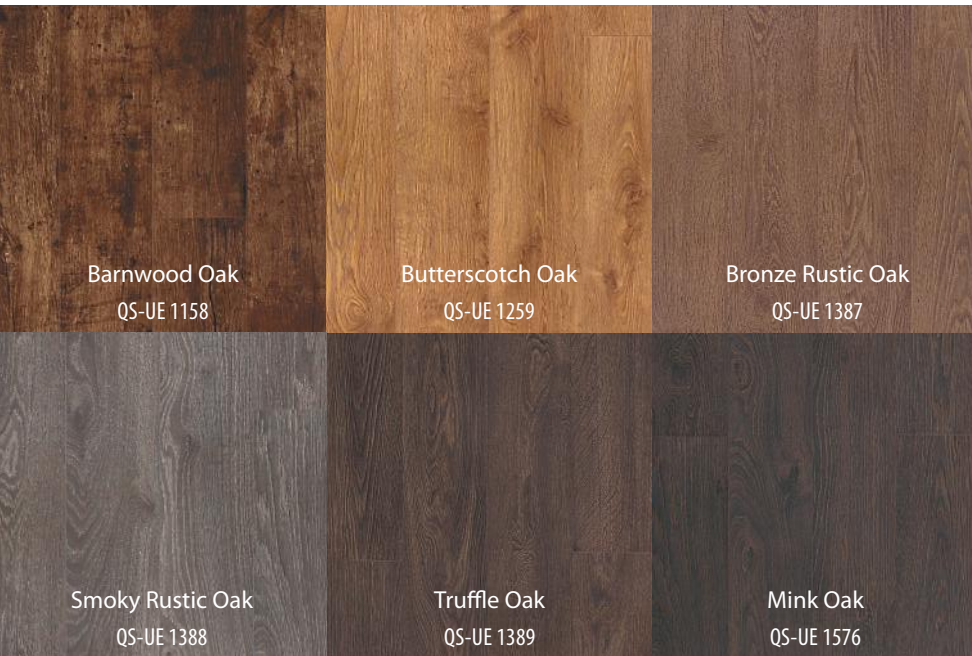

TORLYS Peace Of Mind Rating

by SCS Certified

LEED®

TORLYS Smart Floors can assist in acquiring LEED® certification for most building projects. Please visit <http://builder.torlys.com/leed>.

MODELLO Laminate Flooring

TORLYS PEACE OF MIND ASSURANCE WARRANTY

TORLYS Modello Laminate has a 35-Year Residential Wear, Water, Stain and Fade Warranty and a Lifetime Structural and Joint Integrity Warranty for residential use. A 7-Year Limited Wear, Stain and Fade and Structural and Joint Integrity Warranty applies to light commercial applications. See <http://builder.torlys.com> for details.

Smoky Rustic Oak
QS-UE 1388

TORLYS is a member of the Canada Green Building Council, an association dedicated to the design and construction of green buildings in Canada.

These TORLYS Laminate Floors have earned the North American Laminate Flooring Association (NALFA) Certification Seal by passing a series of rigorous tests designed to evaluate the floor's performance, durability, strength and overall quality. You can be assured that you're getting the best quality the industry has to offer.

WHY SMART LAMINATE?

Superior performance is built in to every TORLYS Smart Floor:

- A transparent overlay of extremely wear resistant melamine resin and aluminum oxide that is warranted for up to 35 years.
- Patented Uniclic® Joint resists ugly gapping when 30-60% humidity is maintained. No other joint outperforms TORLYS Uniclic® Joint.
- Move It and Re-use It—every TORLYS floor can be disassembled and re-used in another room or home.

STARTS BEAUTIFUL, STAYS BEAUTIFUL

TORLYS Modello Laminate is a stunning floor created with minimal environmental impact. TORLYS Smart Laminate is easy to install and maintain, and designed for long-lasting beauty.

SMARTER USE OF NATURAL RESOURCES

Do more with less — TORLYS Laminate Floors are made in Europe and North America. North American produced Laminate floors contain no less than 74% recycled and fast growing softwood from managed forests for its high density Smart Core.

AC RATING: AC4

Flooring is fit for commercial operations with standard amounts of foot traffic such as a small shop or office.

SMART UNICLIC® JOINT TECHNOLOGY

TORLYS Smart Uniclic® Joint Technology has the strongest-possible joint in flooring today. Constant lower lip pressure creates the tightest joint and is tested to withstand extraordinary joint stress — more than 1,000 lbs of pressure per linear yard is needed to pull apart two TORLYS planks. The joint is also milled to 1/1000 of an inch for the most exacting fit.

HEALTHY HOME

All TORLYS Smart Floors and underlays are CARB (California Air Resources Board) compliant and meet the Healthy Home requirements set by the European (E1) and California (Section 01350) indoor air quality standards – the most stringent in the world.

TORLYS BULLDOG™ EASY PLANK REPLACER

TORLYS Bulldog™ Easy Plank Replacer allows you to replace a damaged plank, not your entire floor. No glue. No nails. No staining. You can fix major mishaps quickly and easily, and renew your floor without sanding or refinishing.

HABITAT FOR HUMANITY

A long-time sponsor of Habitat for Humanity, TORLYS supports the rebuilding of strong, viable communities through the donation of flooring. You can help as well. Every TORLYS floor can be disassembled and re-used in another room or home. You can even donate it to a local Habitat for Humanity® ReStore.